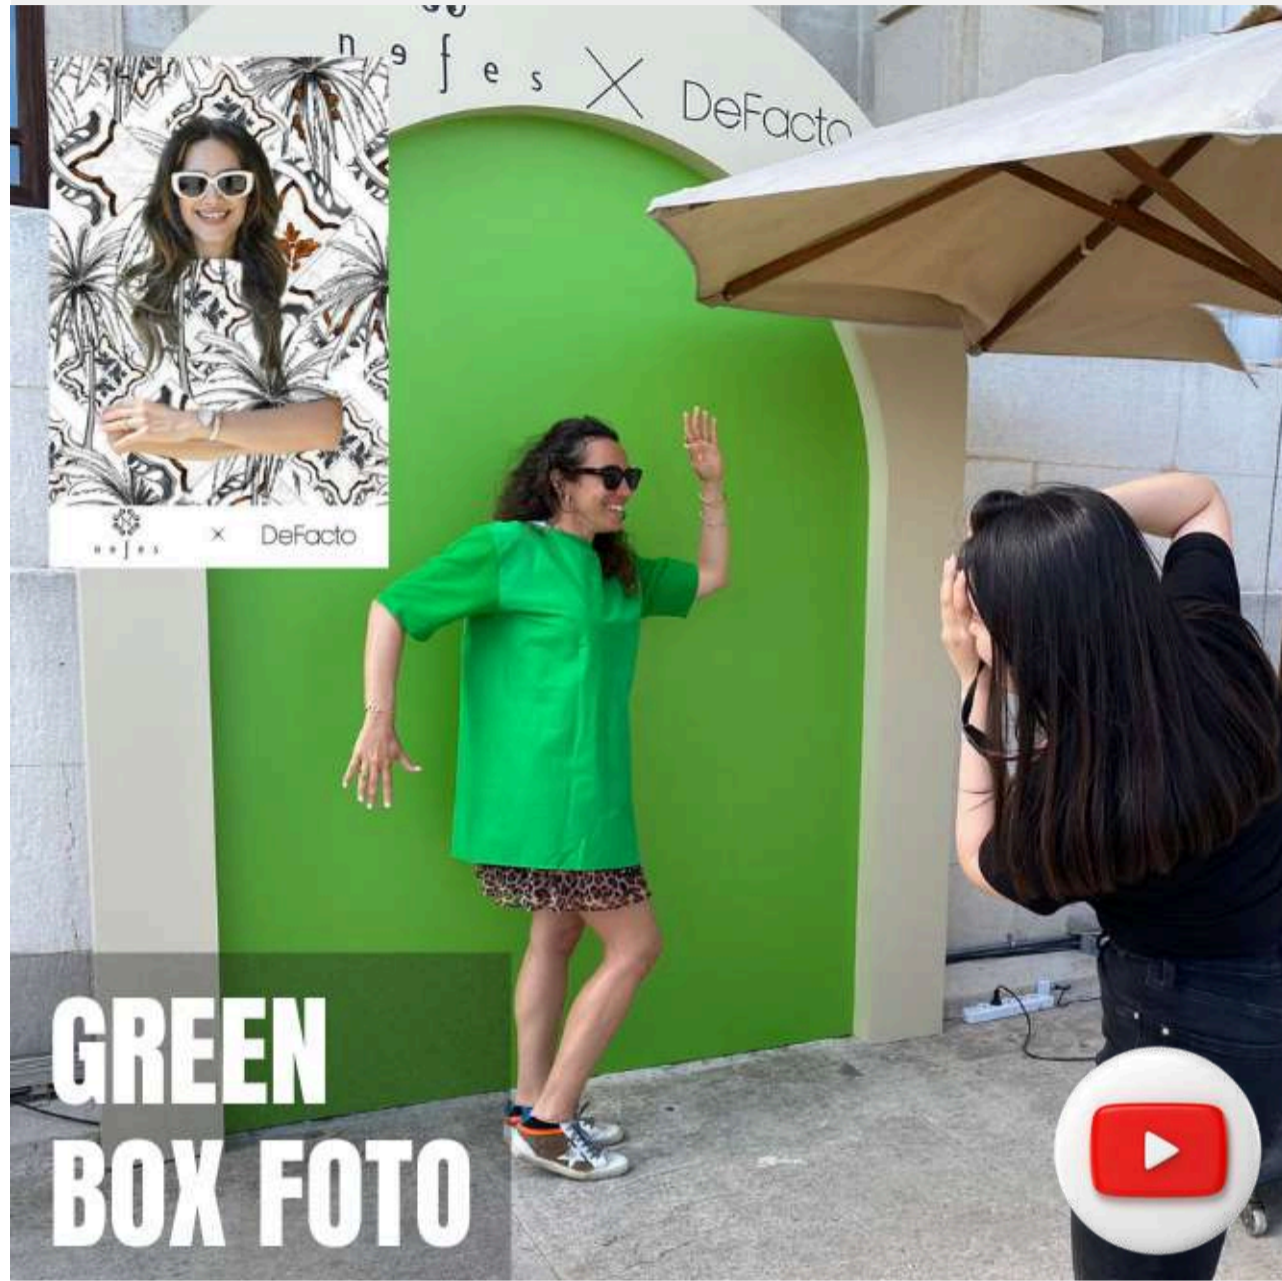

HOLOGRAM BOX

SUT BECERİSİ

DEV
TETRİS

AUGMENTED
REALITY UYGULAMALAR

HOLOGRAM
WALL

DIJİTAL
ÜRÜN TOPLAMA

PARKING
CHALLENGE

SPLIT
FLAP TÜRKİYE