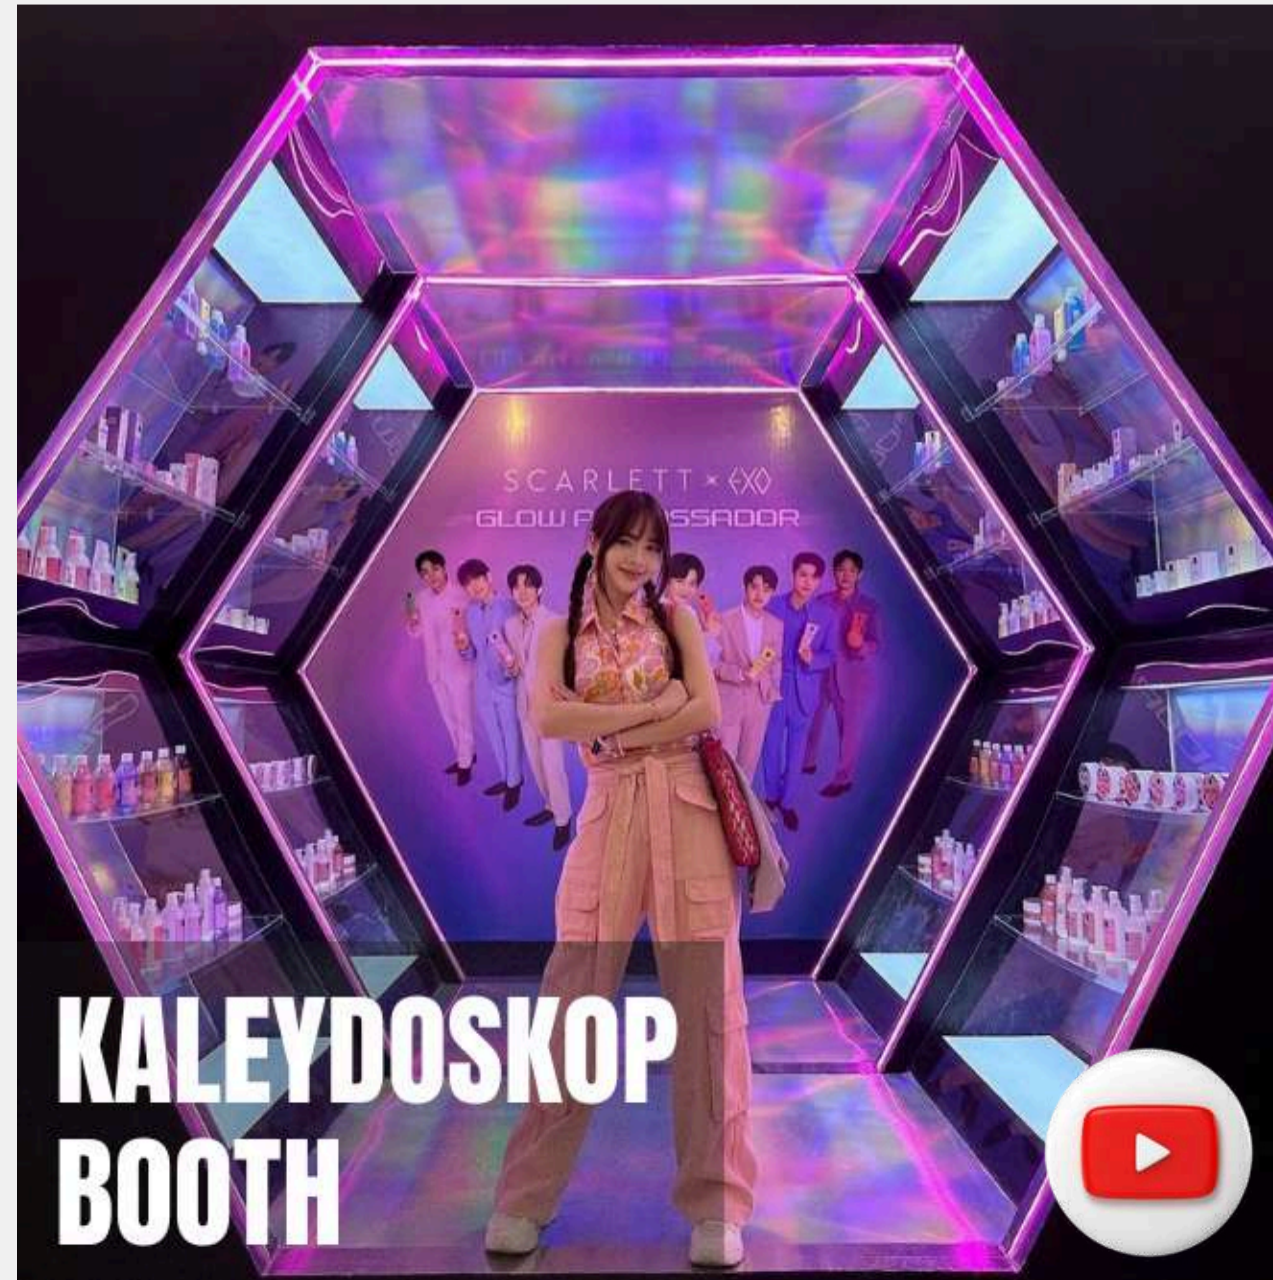

HOLOGRAM BOX

SUT BECERİSİ

DEV
TETRİS

AUGMENTED
REALITY UYGULAMALAR

HOLOGRAM
WALL

DIJİTAL
ÜRÜN TOPLAMA

PARKING
CHALLENGE

SPLIT
FLAP TÜRKİYE