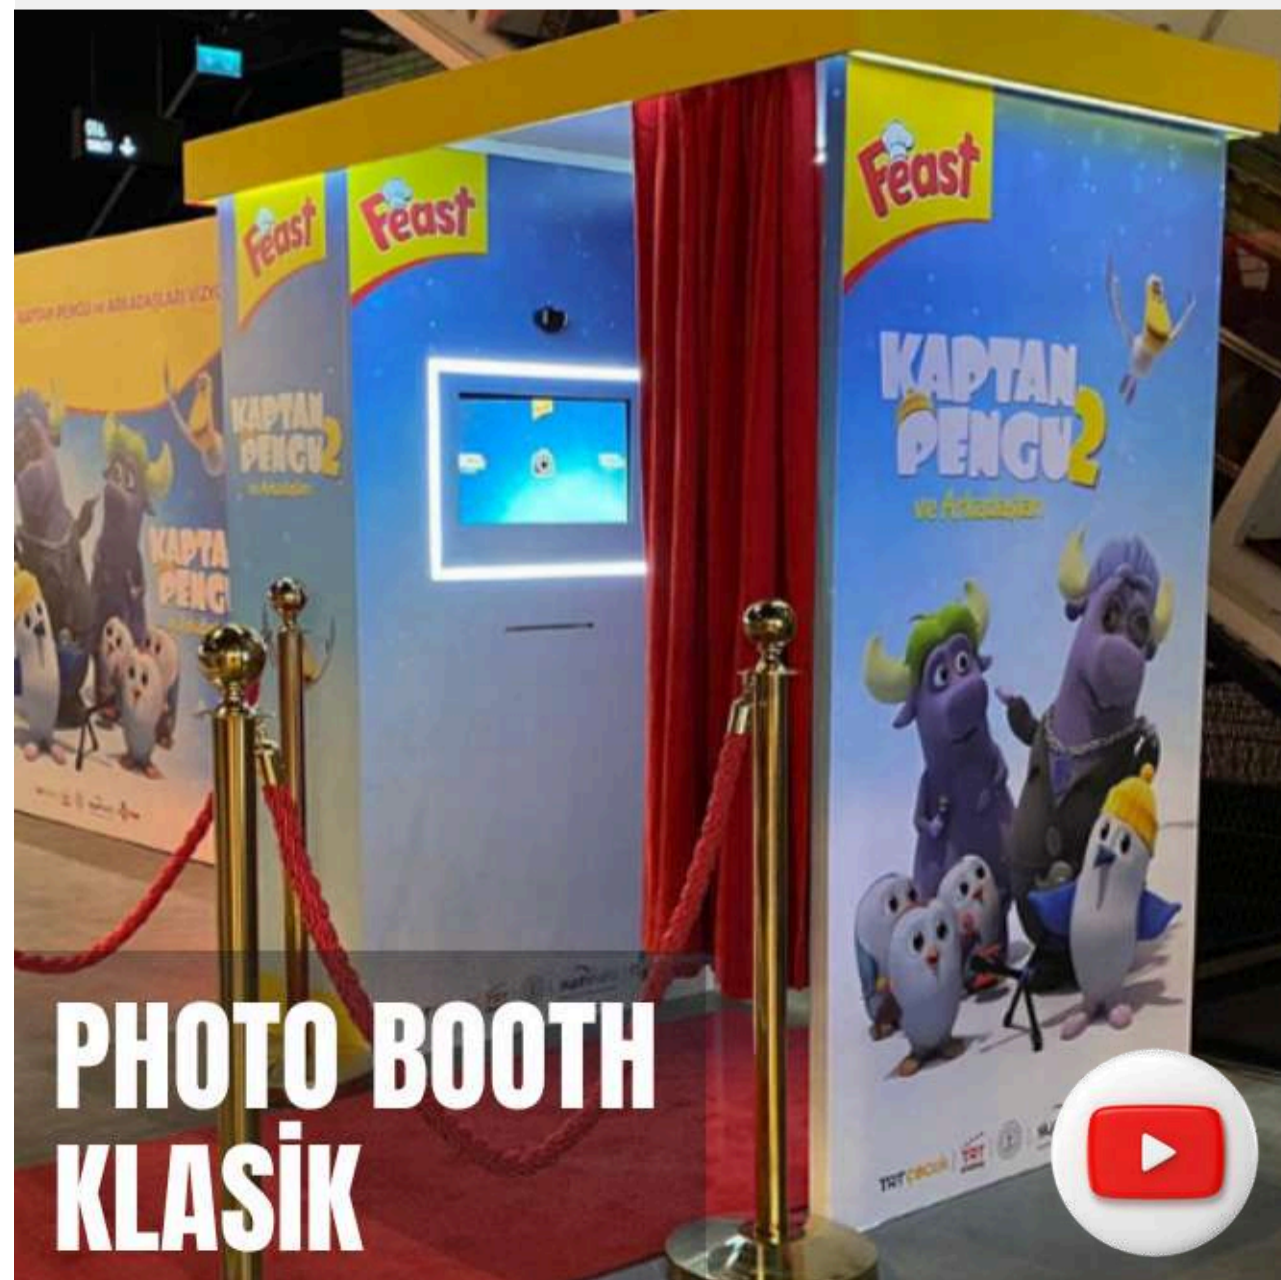

HOLOGRAM BOX

SUT BECERİSİ

DEV
TETRİS

AUGMENTED
REALITY UYGULAMALAR

HOLOGRAM
WALL

DIJİTAL
ÜRÜN TOPLAMA

PARKING
CHALLENGE

SPLIT
FLAP TÜRKİYE